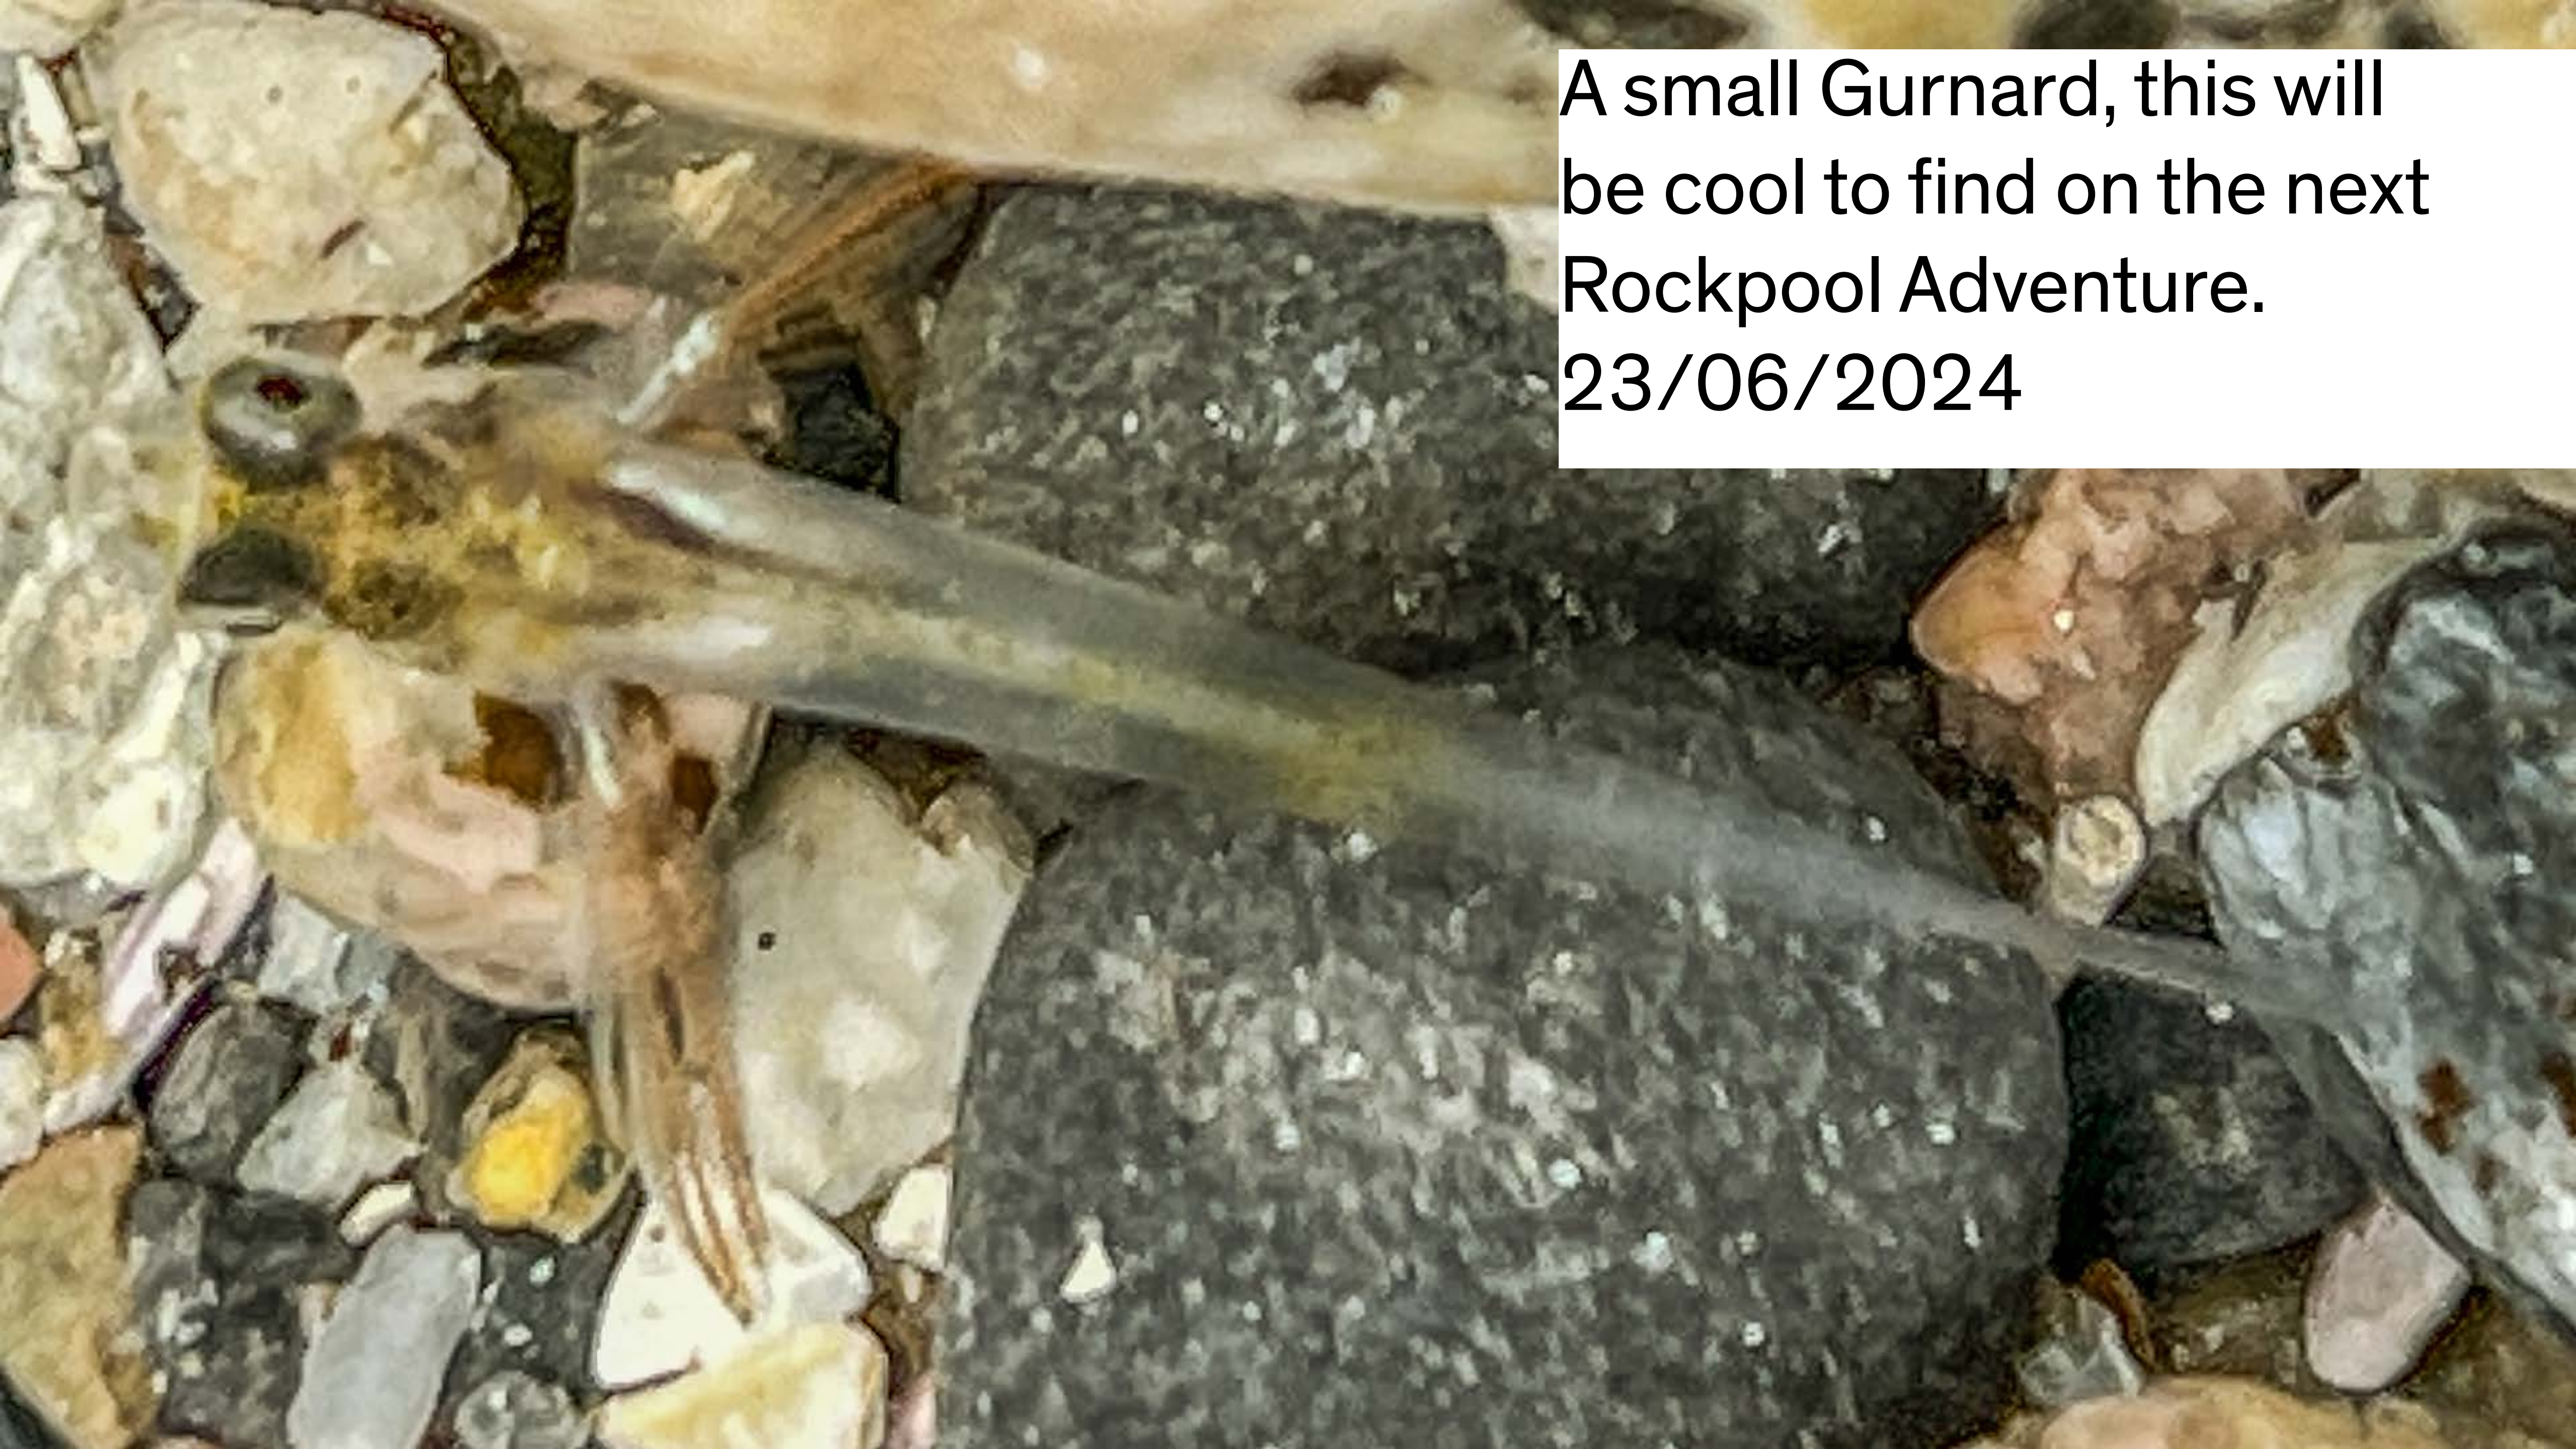

JUNE ROCKPOOL, 2024

Explore Your Shore

EXPLORE YOUR SHORE

Thanks for following our Explore Your Shore Series.

We had to complete a number of Clean Coast Beach Cleans, so only had one day on the shore.

Here is what we discovered in June, enjoy.

A small Gurnard, this will
be cool to find on the next
Rockpool Adventure.
23/06/2024

Blenny Shanny
Lipophrys pholis

Blue Mussel
Mytilus edulis

Rock Gunnel

Pholis gunnellus

Compass Jellyfish (Stranded)
Chrysaora hysoscella

Velvet Swimming Crab
Necora puber

Beadlet Anemone
Actinia equina

River eel/ European eel
Anguilla anguilla

Broad-clawed Porcelain Crab
Porcellana platycheles

Brittle star
Sp.

Rock Goby
Gobius paganellus

Hooded Shrimp
Athanas nitescens

Seamat

Membranipora membranacea and Electra pilosa

Breadcrumb Sponge
Halichondria panicea

European green crab
Carcinus maenas

By-the-Wind Sailor
Velella velella

Rove Beetle ?

www.nationalaquarium.ie