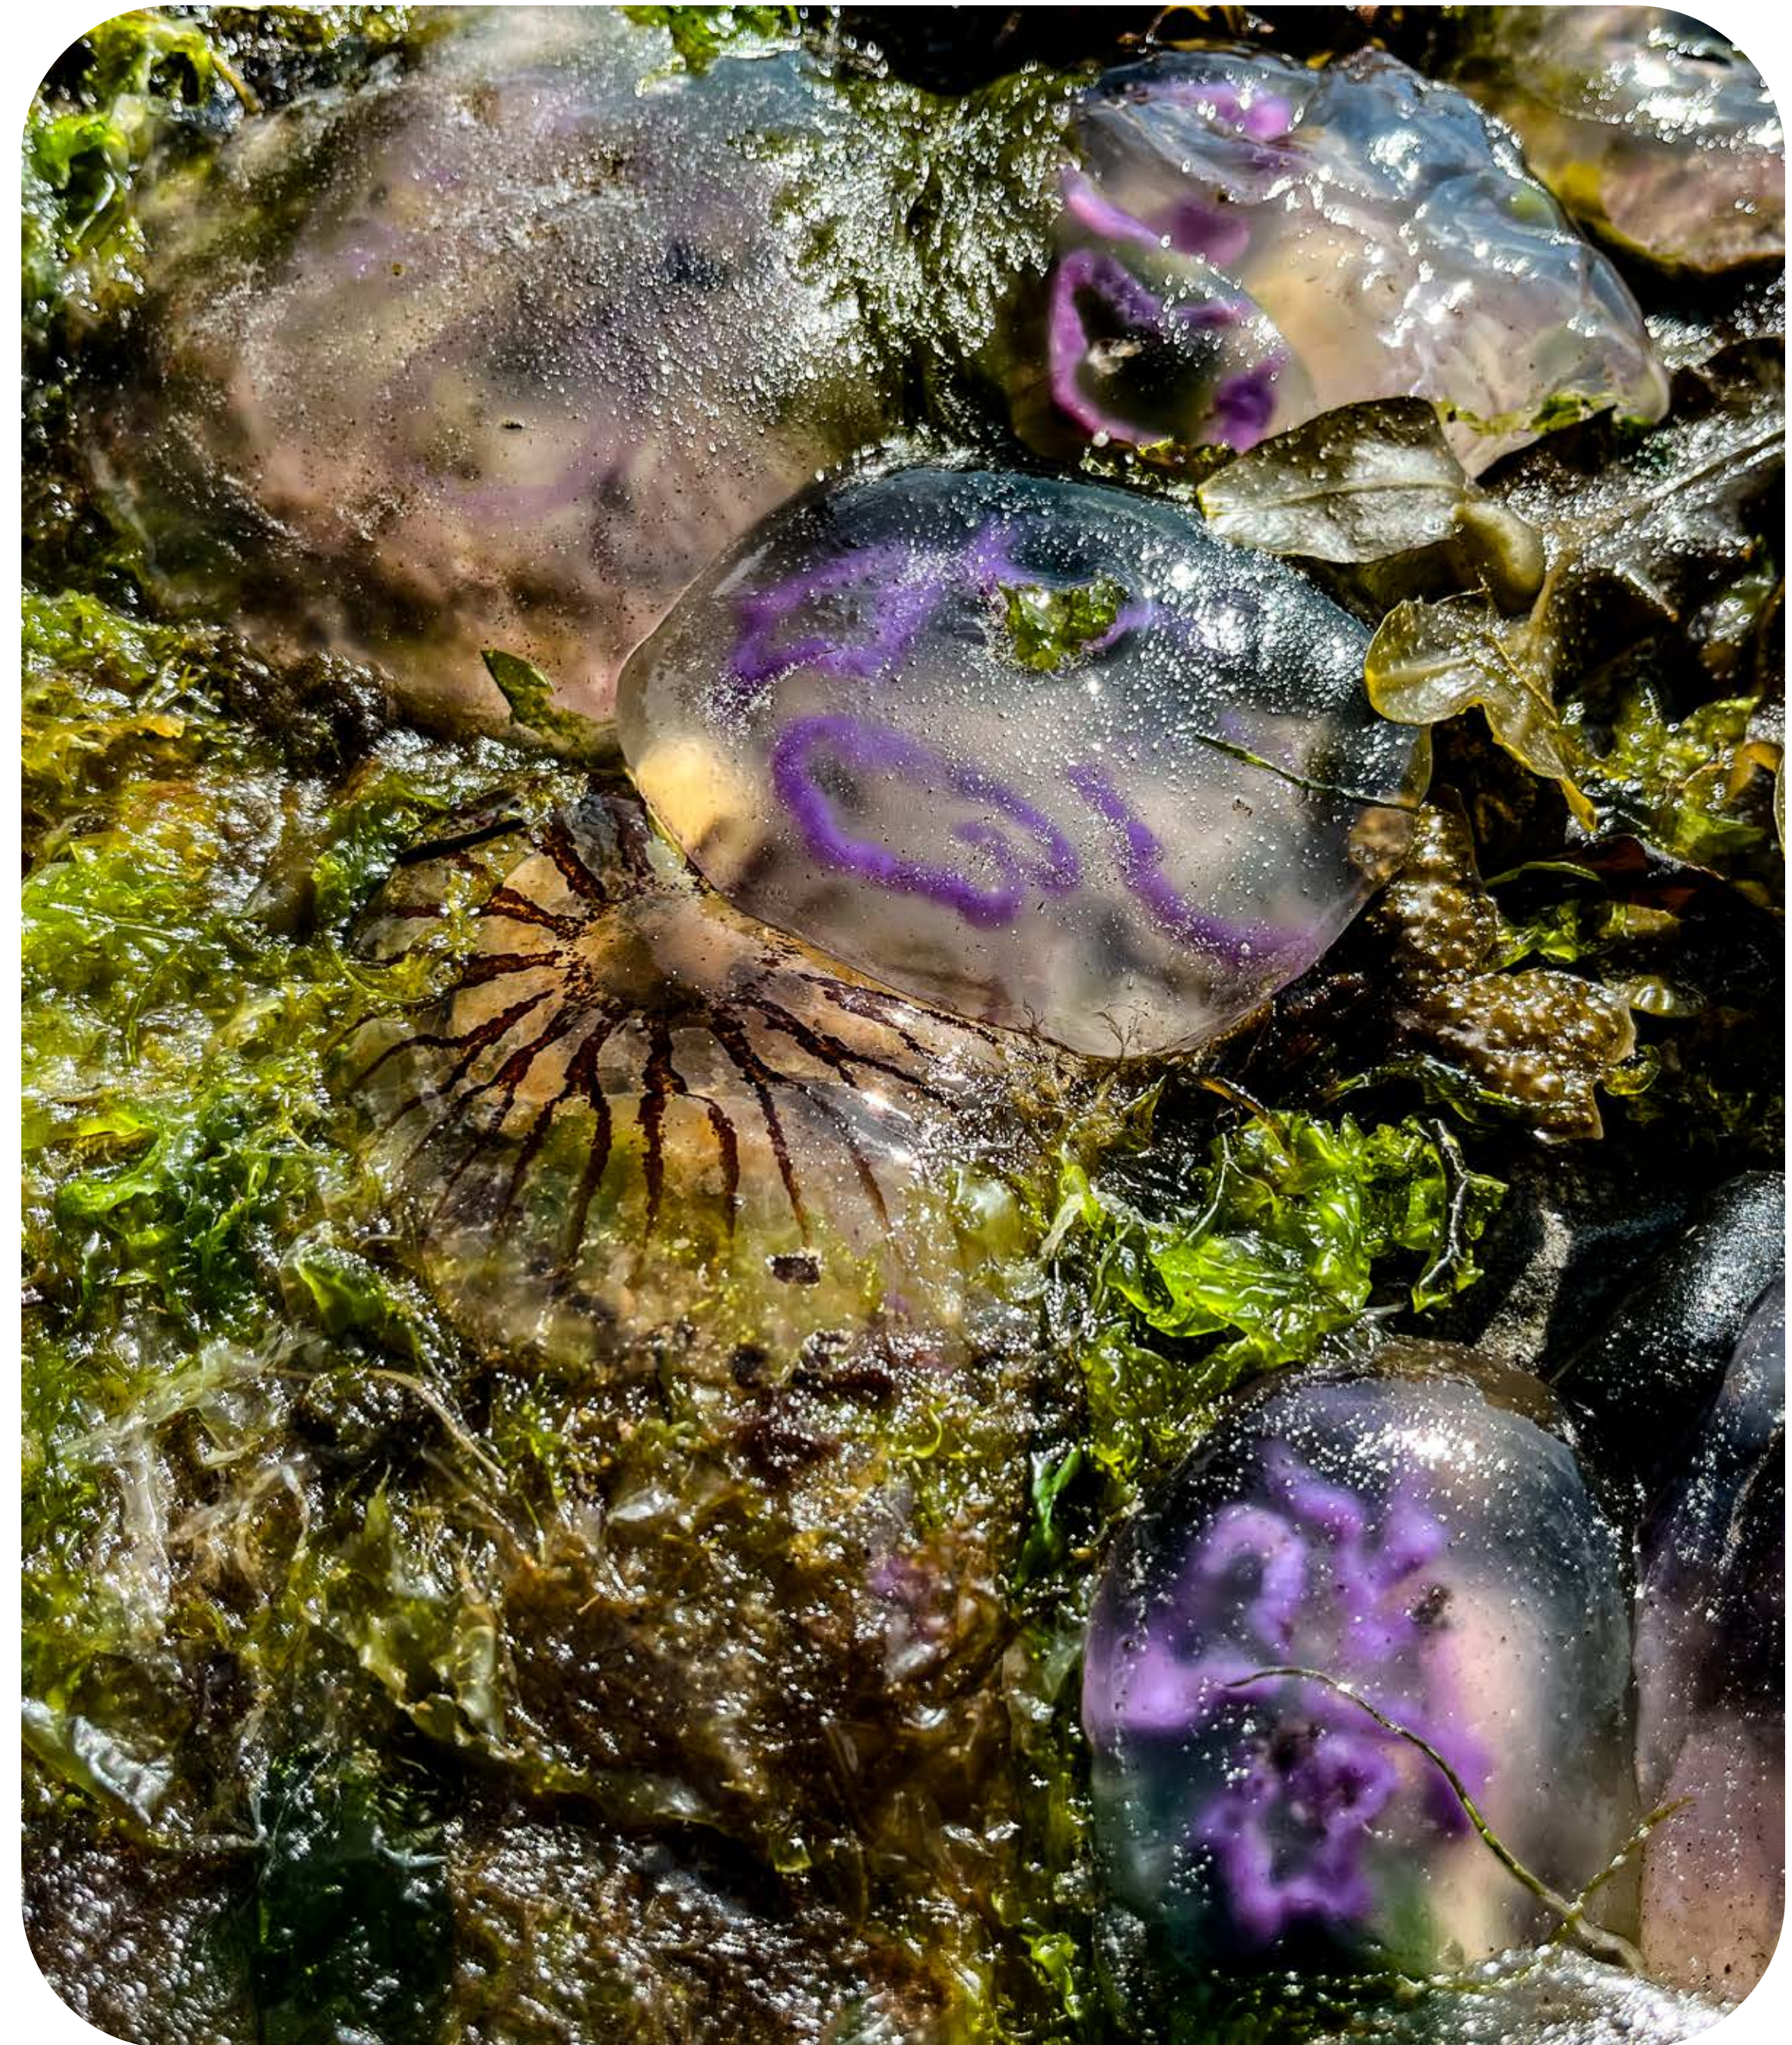

JUNE ROCKPOOL, 2024

Explore Your Shore

EXPLORE YOUR SHORE

Thanks for following our Explore Your Shore Series.

We had to complete a number of Clean Coast Beach Cleans, so only had one day on the shore.

Here is what we discovered in June, enjoy.

A small Gurnard, this will
be cool to find on the next
Rockpool Adventure.
23/06/2024

Blenny Shanny
Lipophrys pholis

Blue Mussel
Mytilus edulis

Rock Gunnel

Pholis gunnellus

Compass Jellyfish (Stranded)
Chrysaora hysoscella

Velvet Swimming Crab
Necora puber

Beadlet Anemone
Actinia equina

River eel/ European eel
Anguilla anguilla

Broad-clawed Porcelain Crab
Porcellana platycheles

Brittle star
Sp.

Rock Goby
Gobius paganellus

Hooded Shrimp
Athanas nitescens

Seamat

Membranipora membranacea and Electra pilosa

Breadcrumb Sponge
Halichondria panicea

European green crab
Carcinus maenas

By-the-Wind Sailor
Velella velella

Rove Beetle ?

www.nationalaquarium.ie